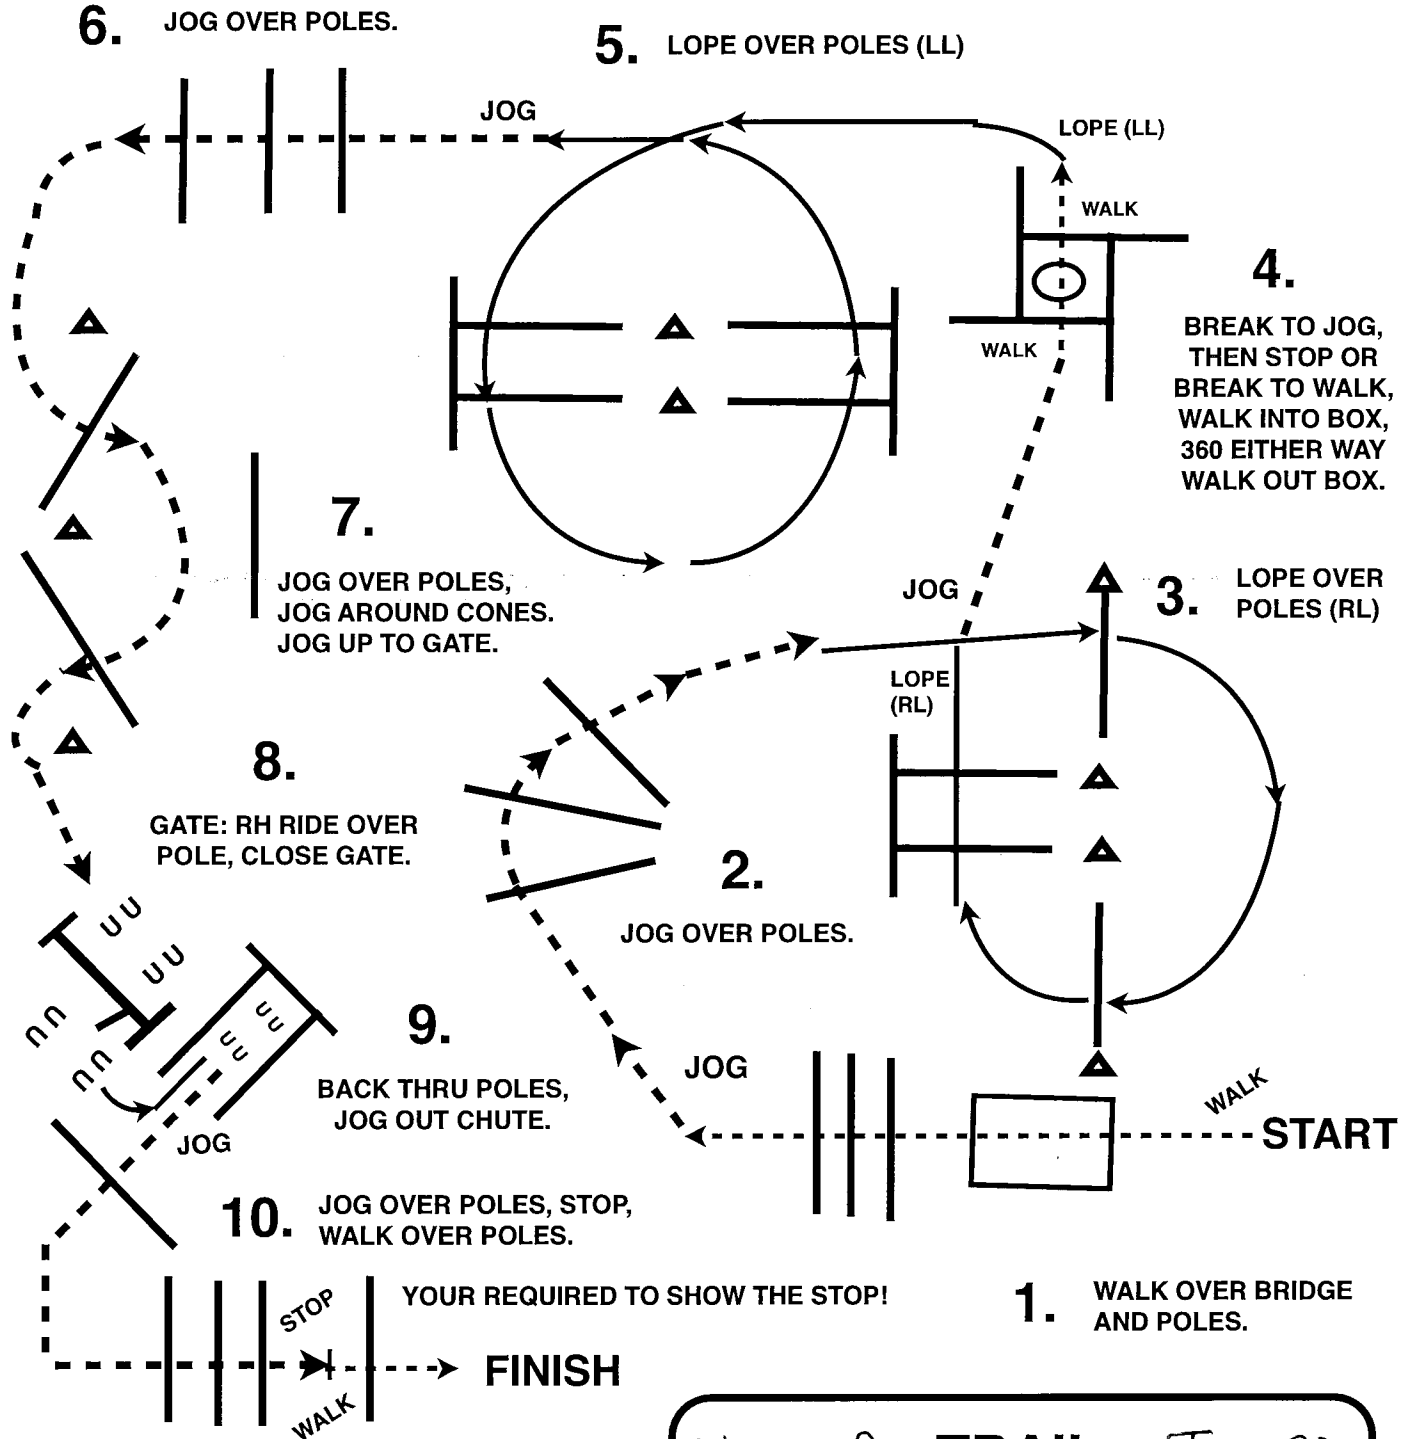

Novice Day - June 20

**KEYSTONE
SHOWDOWN**

TRAIL COURSES DESIGNED
BY TIM THE TRAIL MAN LLC.

Novice Day **TRAIL** June 20

SMALL FRY

WALK JOG

EWD

Novice Day
June 20

KEYSTONE SHOWDOWN

TRAIL COURSES DESIGNED BY TIM THE TRAIL MAN

Novice Day **TRAIL:** June 20

**NOVICE YOUTH
NOVICE AMATEUR**