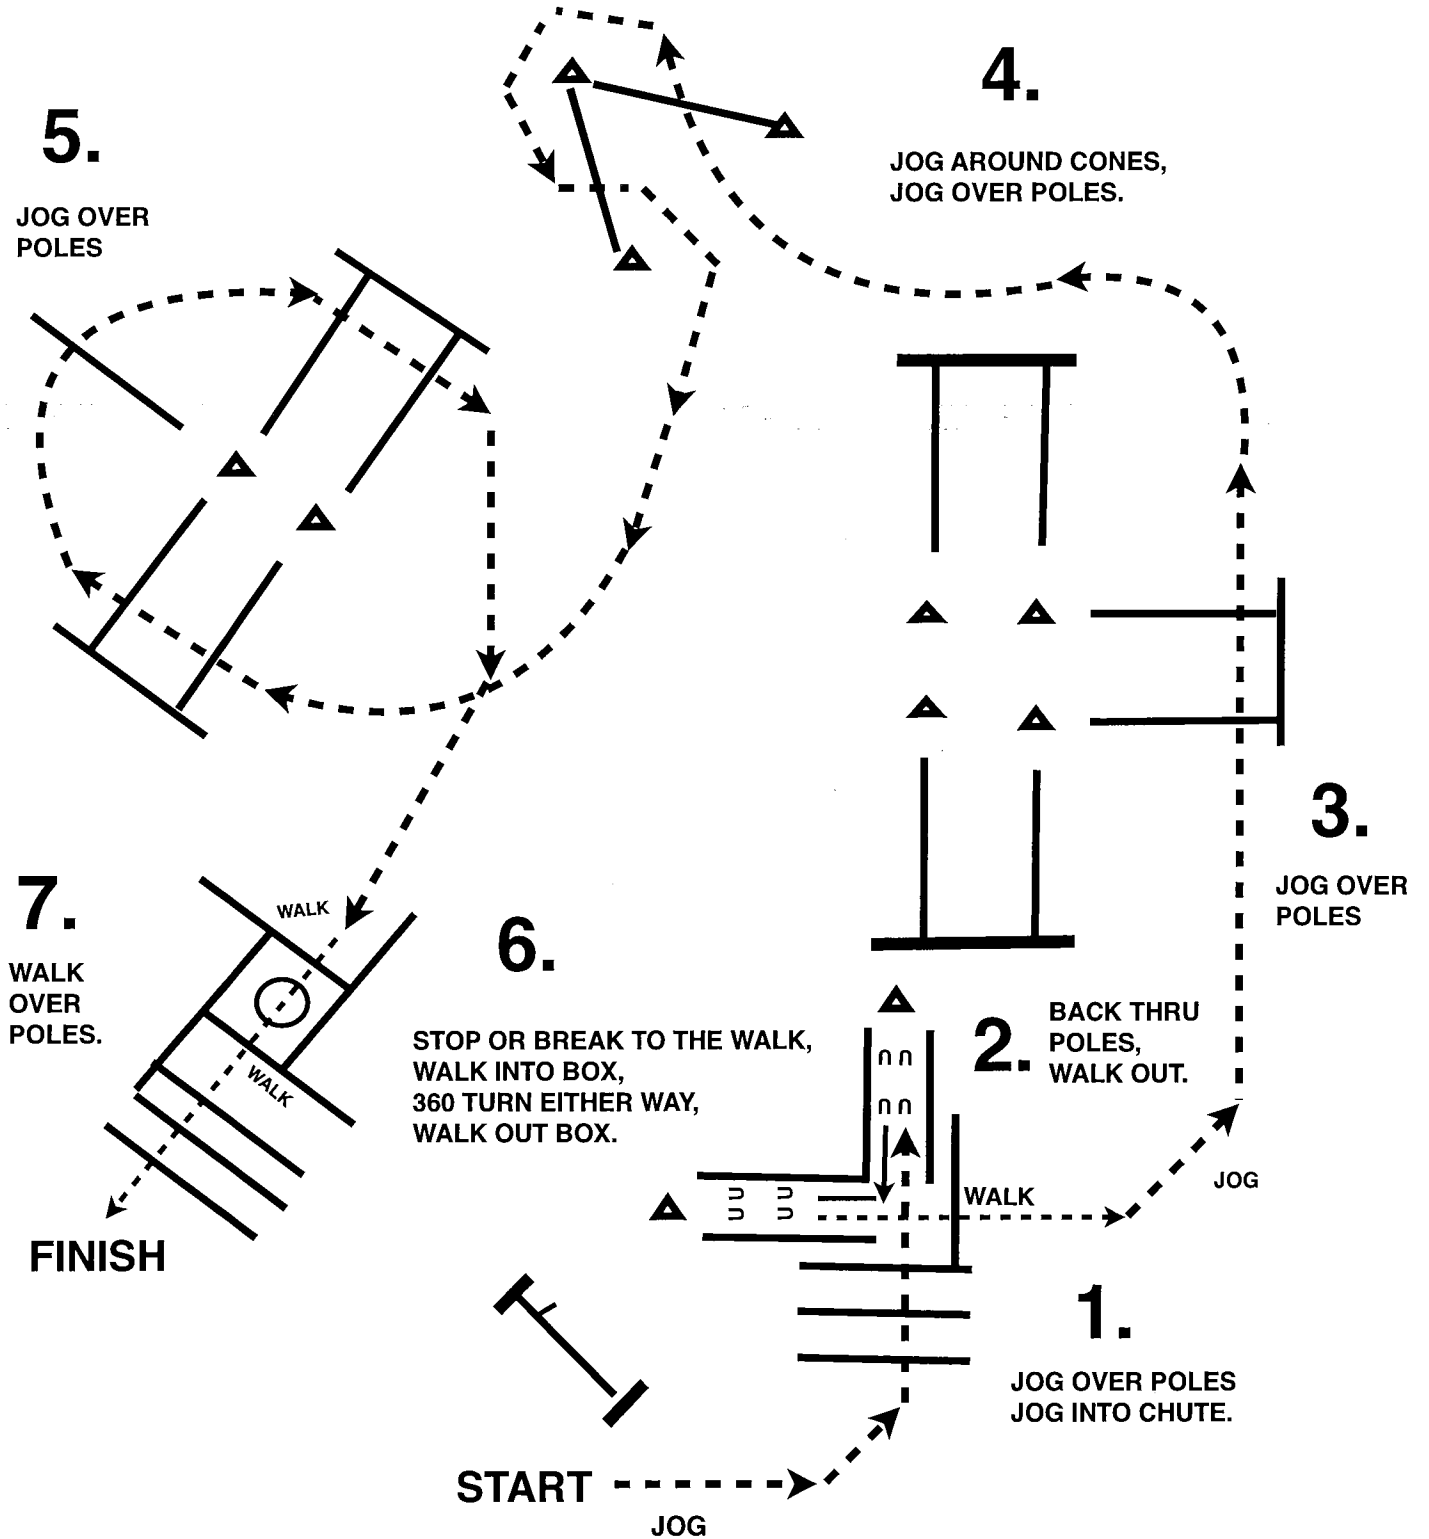

Novice Day - June 20

**KEYSTONE
SHOWDOWN**

TRAIL COURSES DESIGNED
BY TIM THE TRAIL MAN LLC.

Novice Day **TRAIL** June 20

SMALL FRY

WALK JOG

EWD

Novice Day
June 20

KEYSTONE SHOWDOWN

TRAIL COURSES DESIGNED BY TIM THE TRAIL MAN

Novice Day **TRAIL:** June 20

**NOVICE YOUTH
NOVICE AMATEUR**